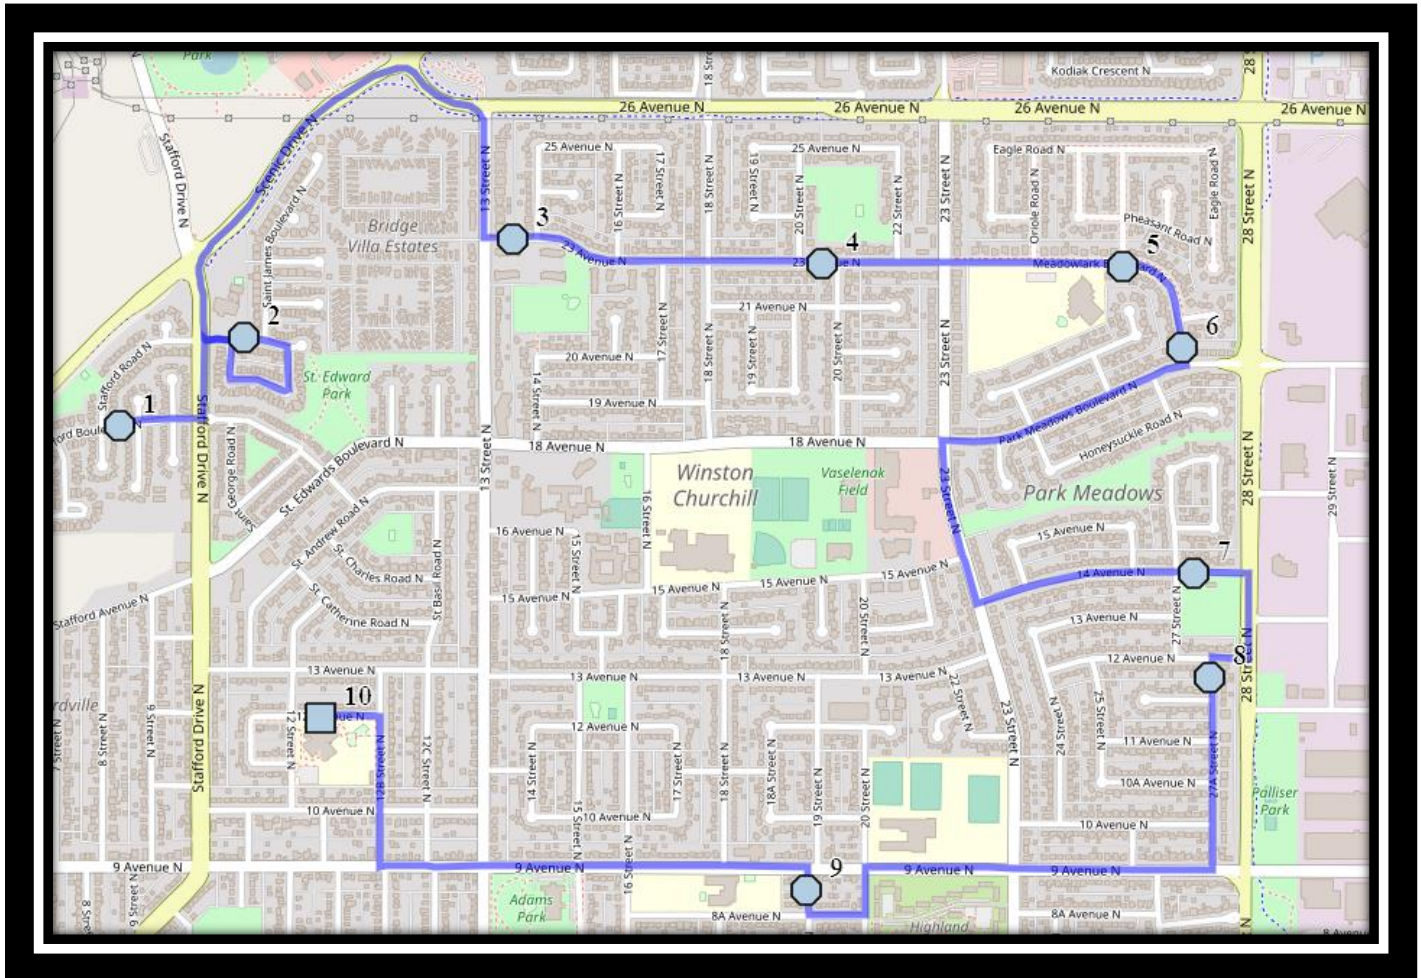

St. Paul N1

REVISED: August 17th, 2023

EFFECTIVE: September 5th, 2023

PM Same Direction as AM

St. Paul – 1212 12th Avenue, South. (403)-328-0611

Please arrive 10 minutes before scheduled pick up and drop off times. Times shown may vary due to weather & traffic conditions. Bus routes and maps are subject to change. For the most up-to-date version, visit www.southland.ca/lethbridge.

St. Paul N1

REVISED: August 17th, 2023

EFFECTIVE: September 5th, 2023

St. Paul – 1212 12th Avenue, South. (403)-328-0611

Please arrive 10 minutes before scheduled pick up and drop off times. Times shown may vary due to weather & traffic conditions.

St. Paul N1

REVISED: August 17th, 2023

EFFECTIVE: September 5th, 2023

Monday – Friday

- #1 - 8:13 AM - Stafford Blvd North Eastbound - after Stafford Bay at lamp post
- #2 - 8:14 AM - St. James Blvd North Westbound - east of school at alley (E)
- #3 - 8:17 AM - 23 Ave North Eastbound - east of 13 St n across from ally
- #4 - 8:18 AM - 23 Ave North Eastbound - between 20 St N at alley
- #5 - 8:19 AM - Meadowlark Blvd North Eastbound - at Robin Rd road sign post
- #6 - 8:20 AM - Meadowlark Blvd North Southbound - between Park Meadows Blvd and ally
- #7 - 8:23 AM - 14 Ave North Eastbound - east of 27 St N at end of sidewalk
- #8 - 8:24 AM - 27A Street North Southbound - south of 12 Ave N before alley
- #9 - 8:27 AM - 19 Street North Southbound - south of 9 Ave N at school zone lamp post
- #10 - 8:30 AM - St. Paul School