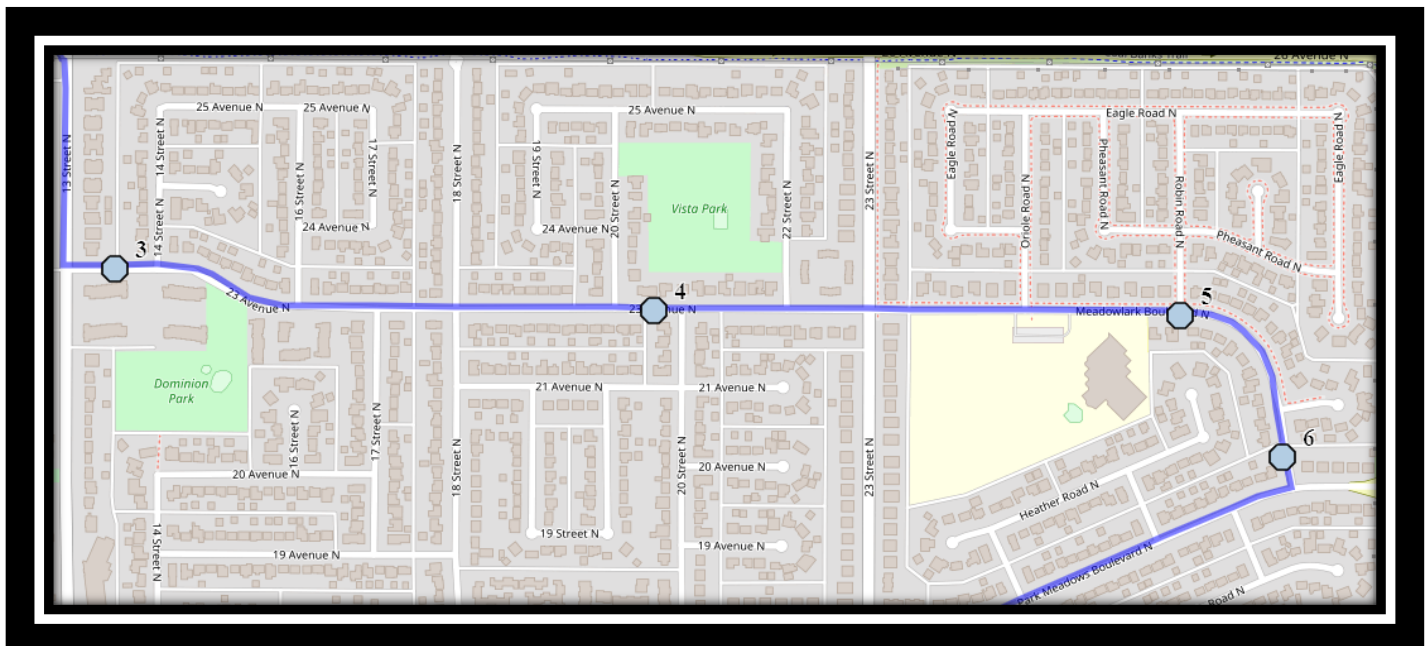

St. Paul N1

REVISED: August 17th, 2023

EFFECTIVE: September 5th, 2023

PM Same Direction as AM

St. Paul – 1212 12th Avenue, South. (403)-328-0611

Please arrive 10 minutes before scheduled pick up and drop off times. Times shown may vary due to weather & traffic conditions. Bus routes and maps are subject to change. For the most up-to-date version, visit www.southland.ca/lethbridge.

St. Paul N1

REVISED: August 17th, 2023

EFFECTIVE: September 5th, 2023

St. Paul – 1212 12th Avenue, South. (403)-328-0611

Please arrive 10 minutes before scheduled pick up and drop off times. Times shown may vary due to weather & traffic conditions.

St. Paul N1

REVISED: August 17th, 2023

EFFECTIVE: September 5th, 2023

Monday – Friday

- #1 - 8:13 AM - Stafford Blvd North Eastbound - after Stafford Bay at lamp post
- #2 - 8:14 AM - St. James Blvd North Westbound - east of school at alley (E)
- #3 - 8:17 AM - 23 Ave North Eastbound - east of 13 St n across from ally
- #4 - 8:18 AM - 23 Ave North Eastbound - between 20 St N at alley
- #5 - 8:19 AM - Meadowlark Blvd North Eastbound - at Robin Rd road sign post
- #6 - 8:20 AM - Meadowlark Blvd North Southbound - between Park Meadows Blvd and ally
- #7 - 8:23 AM - 14 Ave North Eastbound - east of 27 St N at end of sidewalk
- #8 - 8:24 AM - 27A Street North Southbound - south of 12 Ave N before alley
- #9 - 8:27 AM - 19 Street North Southbound - south of 9 Ave N at school zone lamp post
- #10 - 8:30 AM - St. Paul School

St. Paul – 1212 12th Avenue, South. (403)-328-0611

Please arrive 10 minutes before scheduled pick up and drop off times. Times shown may vary due to weather & traffic conditions.
Bus routes and maps are subject to change. For the most up-to-date version, visit www.southland.ca/lethbridge.