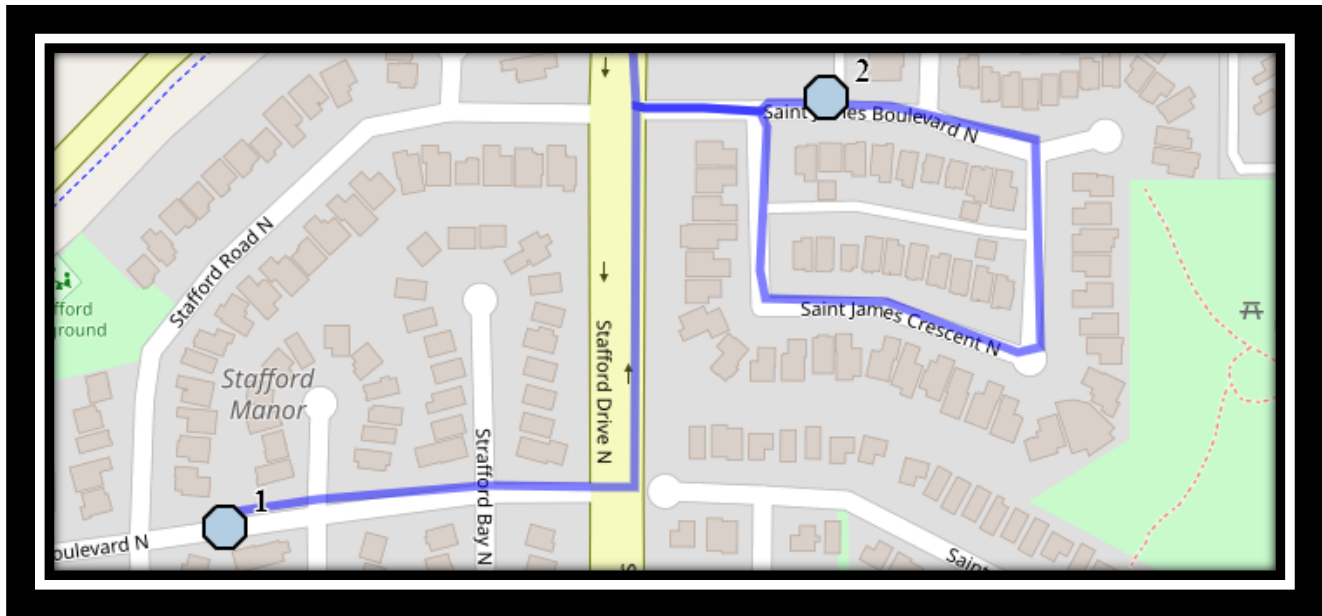

St. Paul N1

REVISED: August 17th, 2023

EFFECTIVE: September 5th, 2023

PM Same Direction as AM

St. Paul – 1212 12th Avenue, South. (403)-328-0611

Please arrive 10 minutes before scheduled pick up and drop off times. Times shown may vary due to weather & traffic conditions. Bus routes and maps are subject to change. For the most up-to-date version, visit www.southland.ca/lethbridge.

St. Paul N1

REVISED: August 17th, 2023

EFFECTIVE: September 5th, 2023

St. Paul – 1212 12th Avenue, South. (403)-328-0611

Please arrive 10 minutes before scheduled pick up and drop off times. Times shown may vary due to weather & traffic conditions.

St. Paul N1

REVISED: August 17th, 2023

EFFECTIVE: September 5th, 2023

Monday – Friday

- #1 - 8:13 AM - Stafford Blvd North Eastbound - after Stafford Bay at lamp post
- #2 - 8:14 AM - St. James Blvd North Westbound - east of school at alley (E)
- #3 - 8:17 AM - 23 Ave North Eastbound - east of 13 St n across from ally
- #4 - 8:18 AM - 23 Ave North Eastbound - between 20 St N at alley
- #5 - 8:19 AM - Meadowlark Blvd North Eastbound - at Robin Rd road sign post
- #6 - 8:20 AM - Meadowlark Blvd North Southbound - between Park Meadows Blvd and ally
- #7 - 8:23 AM - 14 Ave North Eastbound - east of 27 St N at end of sidewalk
- #8 - 8:24 AM - 27A Street North Southbound - south of 12 Ave N before alley
- #9 - 8:27 AM - 19 Street North Southbound - south of 9 Ave N at school zone lamp post
- #10 - 8:30 AM - St. Paul School

#10 - 1:03 PM - 19 Street North Southbound - south of 9 Ave N at school zone lamp post

St. Paul – 1212 12th Avenue, South. (403)-328-0611

Please arrive 10 minutes before scheduled pick up and drop off times. Times shown may vary due to weather & traffic conditions.