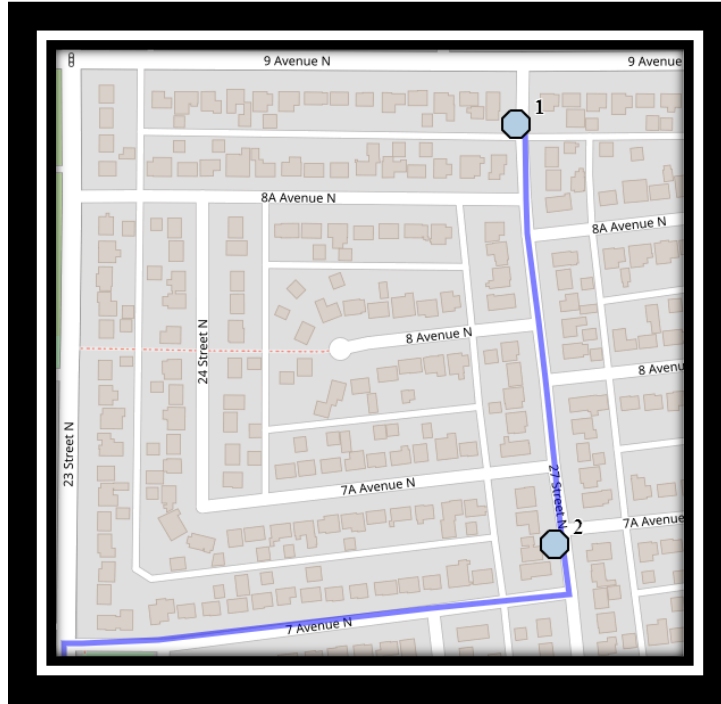

St. Paul N2

REVISED: August 17th, 2023

EFFECTIVE: September 5th, 2023

St Paul – 1212 12th Avenue South – (403) 328-0611

Please arrive 10 minutes before scheduled pick up and drop off times. Times shown may vary due to weather & traffic conditions.

Please arrive 10 minutes before scheduled pick up and drop off times. Times shown may vary due to weather & traffic conditions.
Bus routes and maps are subject to change. For the most up-to-date version, visit www.southland.ca/lethbridge.

#3 - 8:15 AM - 19 St North - south of 6 Ave at alley

#4 - 8:17 AM - 2 Ave North Westbound - east of 19 St N by lamp post

#5 - 8:19 AM - 1605 1 Ave N

#6 - 8:20 AM - 16th St N northbound after 3rd Ave N

#7 - 8:25 AM - 5 Ave North Westbound - west of 11 St North before ally

#4 - 12:52 PM - 19 St North - south of 6 Ave at alley

#5 - 12:55 PM - 2 Ave North Westbound - east of 19 St N by lamp post

#6 - 12:56 PM - 1605 1 Ave N

#7 - 12:57 PM - 16th St N northbound after 3rd Ave N