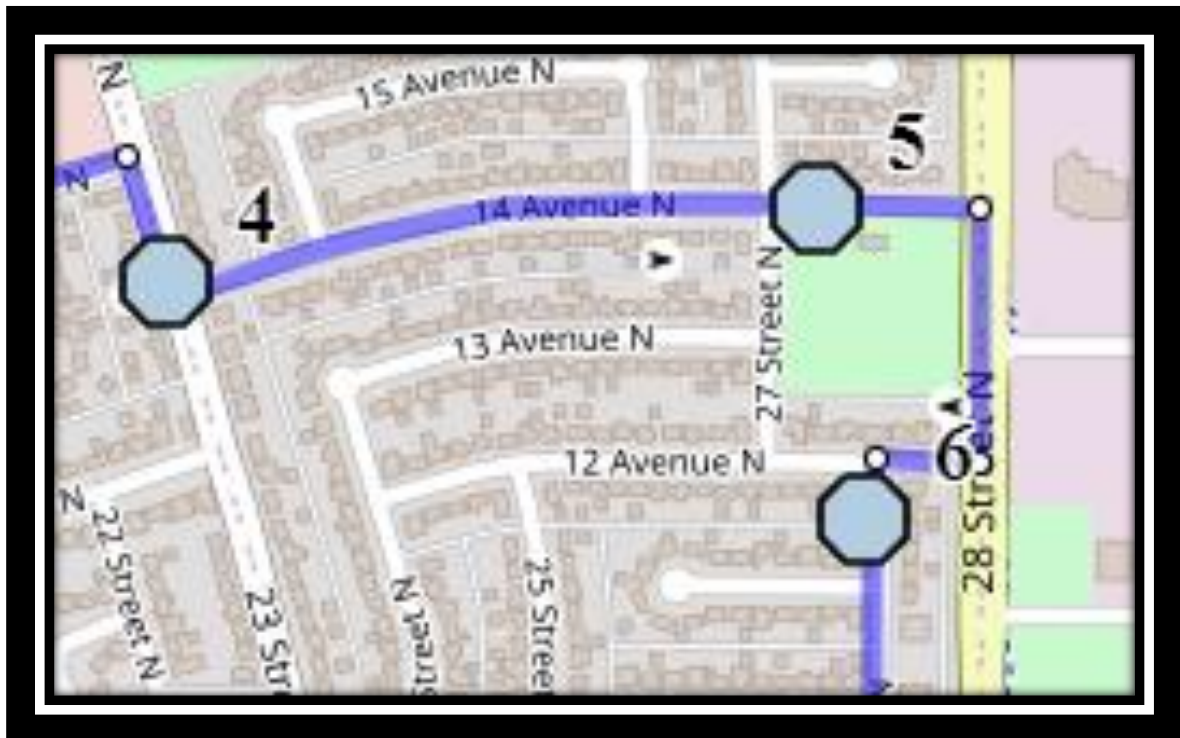

St. Paul N1

REVISED: August 12, 2025

EFFECTIVE: September 2, 2025

St. Paul – 1212 12th Avenue, South. (403)-328-0611

Please arrive 10 minutes before scheduled pick up and drop off times. Times shown may vary due to weather & traffic conditions.

Bus routes and maps are subject to change. For the most up-to-date version, visit www.southland.ca/lethbridge.