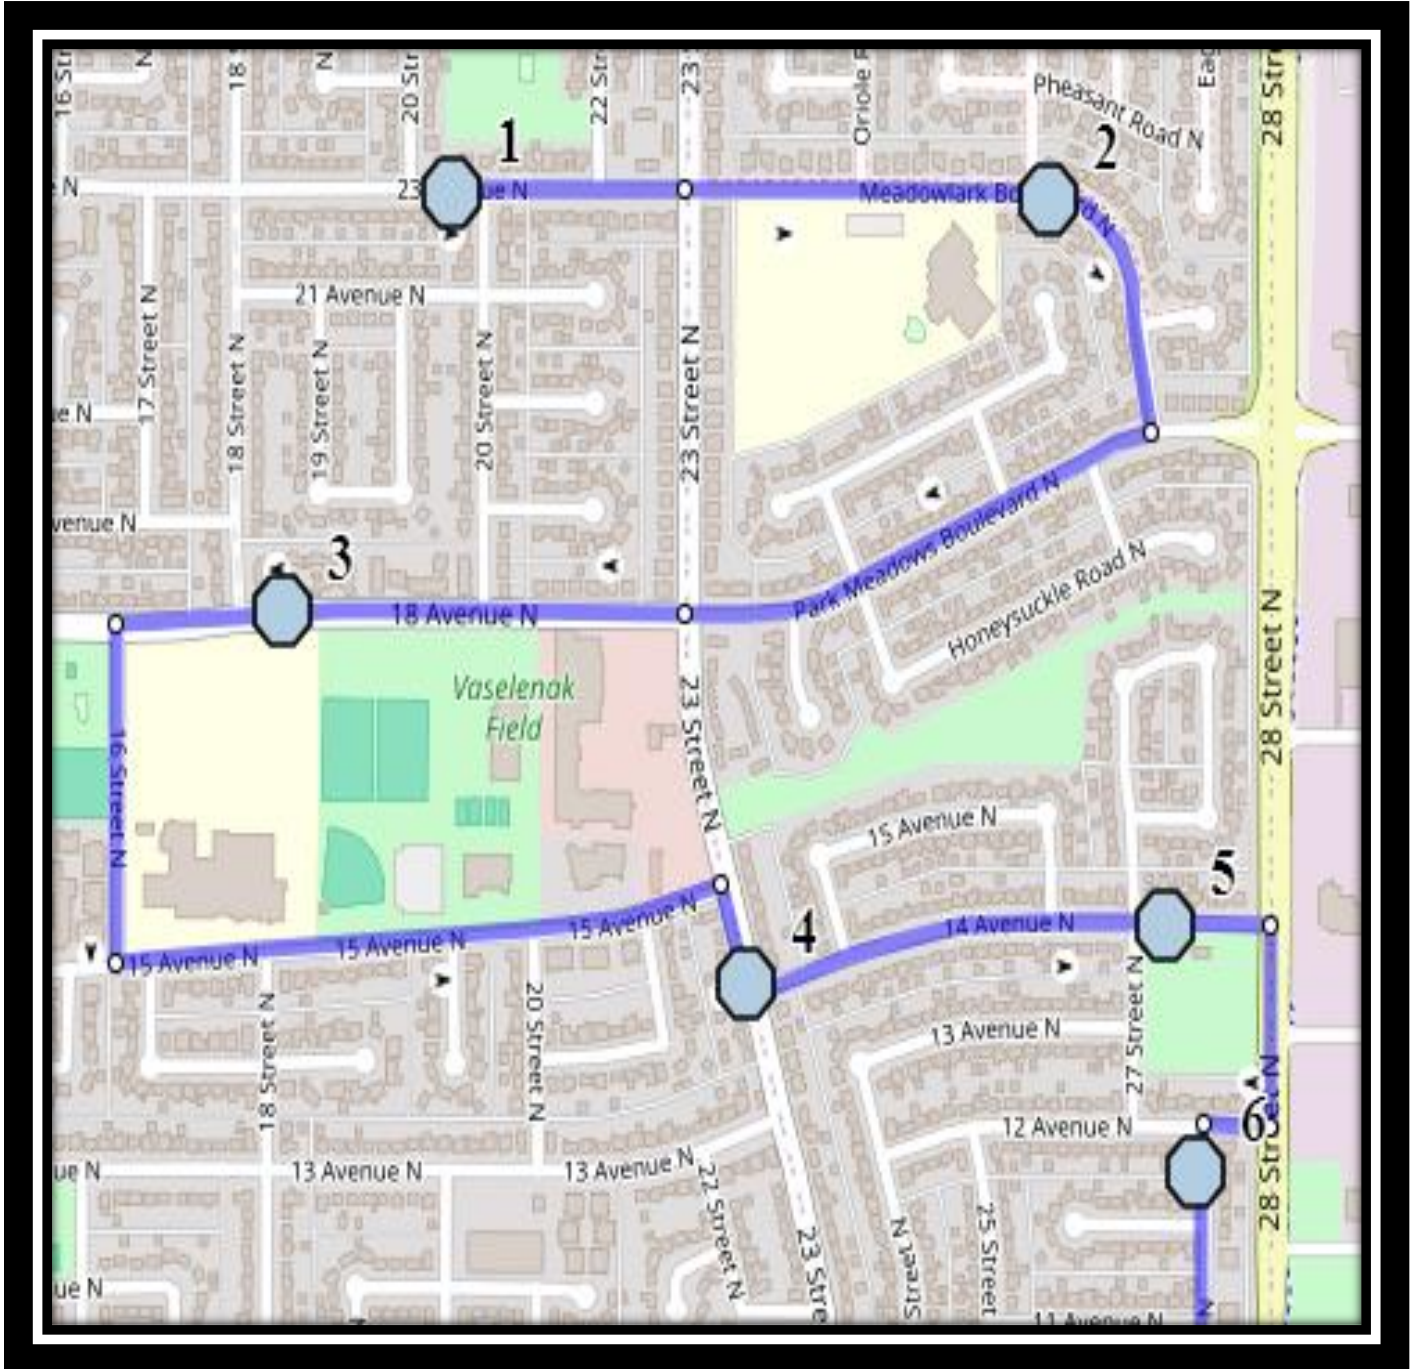

St. Paul N1

REVISED: August 12, 2025

EFFECTIVE: September 2, 2025

PM Same Direction as AM

St. Paul – 1212 12th Avenue, South. (403)-328-0611

Please arrive 10 minutes before scheduled pick up and drop off times. Times shown may vary due to weather & traffic conditions.
Bus routes and maps are subject to change. For the most up-to-date version, visit www.southland.ca/lethbridge.